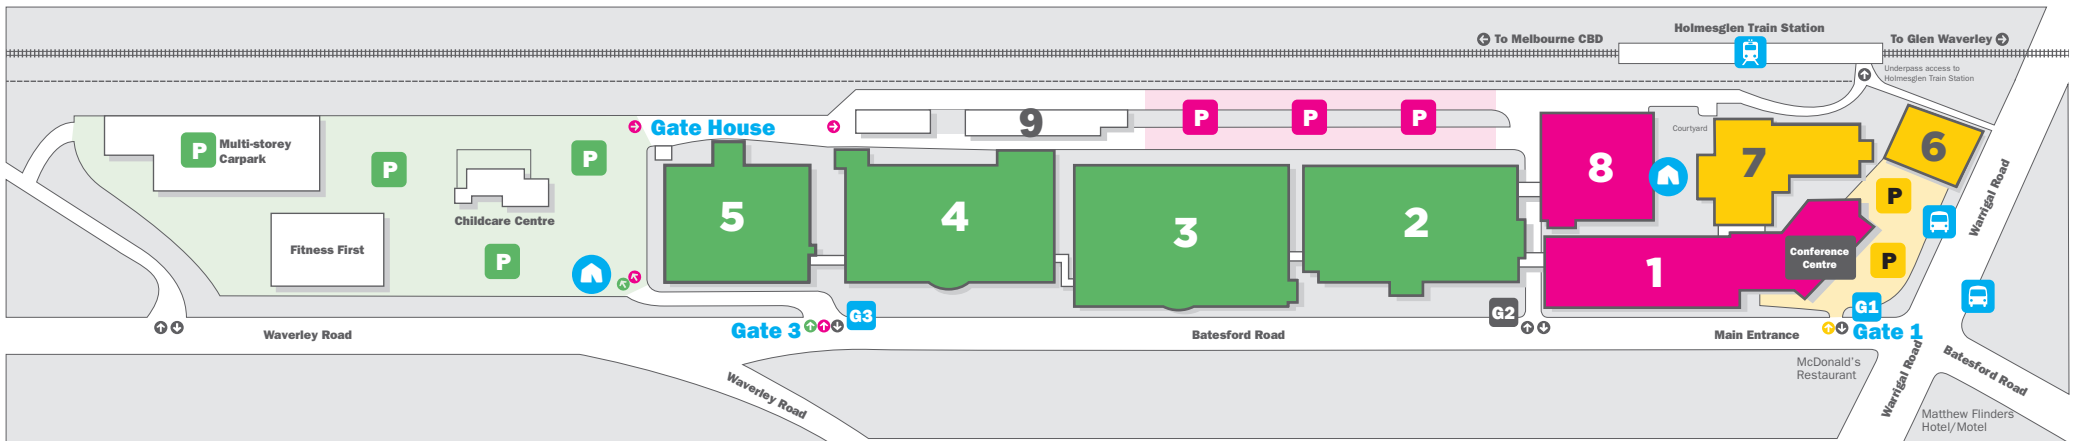

Open Day

Corner of Warrigal and Batesford Roads
Chadstone

Public Transport:

Next to Holmesglen Train Station (Glen Waverley line) and Bus stops (Buses: 624 and 903).

Car Parking: Limited parking enter via **GATE 1** on Batesford Road. If allocated a boom gate number, please use to access parking.

Remainder Car Park: Enter via **GATE 3**, opposite the Seven Eleven Petrol Station on Batesford Road.

Info Marquee

- Buildings 6 and 7: Attendees to Conference Centre car parking.
- Buildings 1 and 8: Attendees to enter gate 3 and go to security gatehouse to park back of house.
- Building 2, 3, 4 and 5 to park Waverley road car park via gate 3.