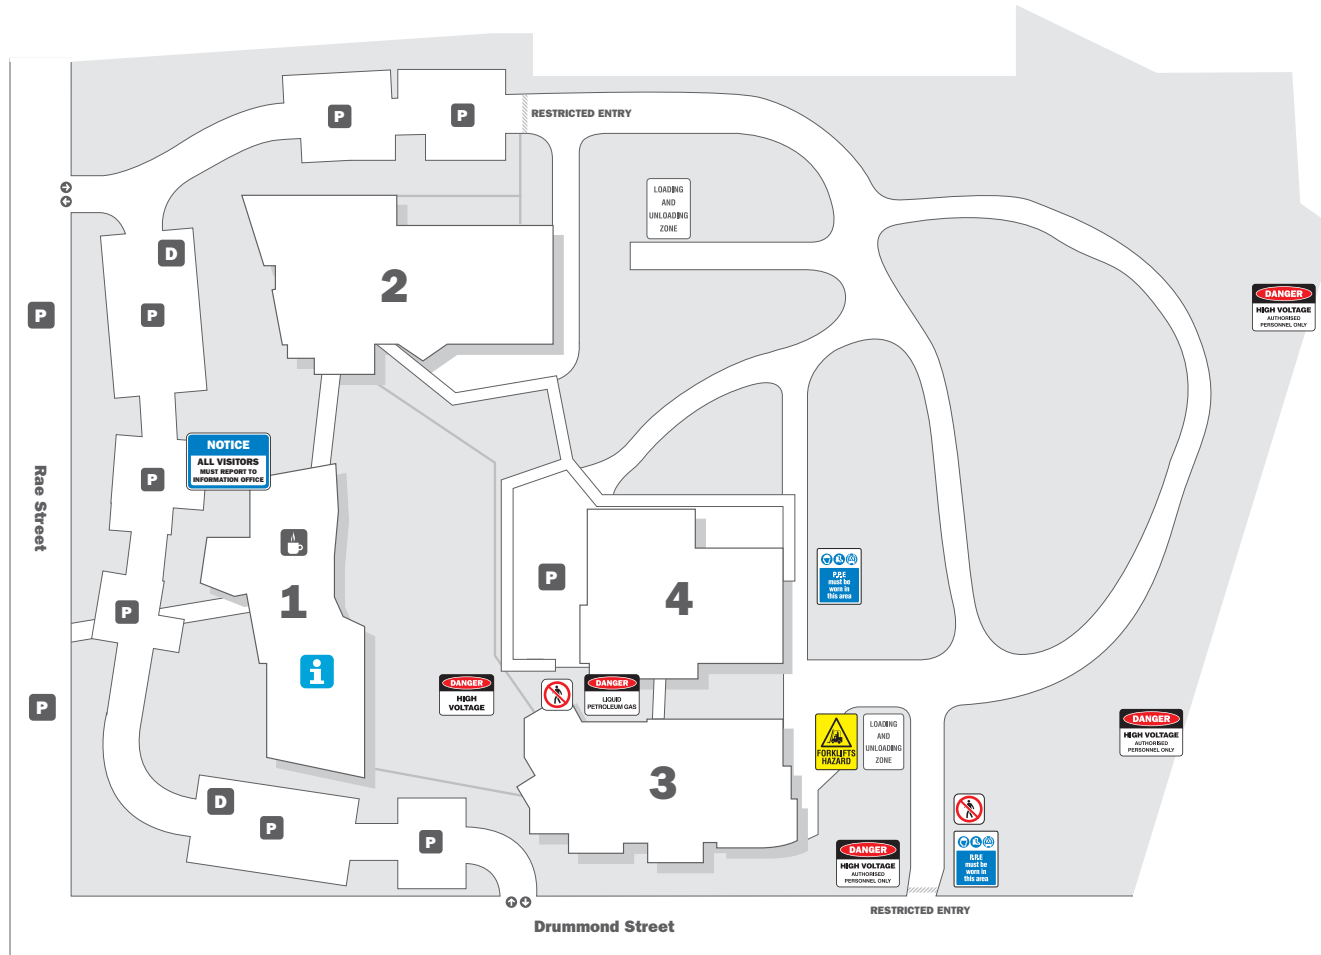

DRUMMOND STREET CAMPUS

41 DRUMMOND ST, CHADSTONE

i Information Office **P** Parking Available **D** Disable Parking **b** Cafeteria

Enquiries for:

Auditorium	Building 1
Classrooms	Building 1
Computer Labs	Building 1
Electrical Training	Building 3
Gas Training	Building 4
NBN and Telecommunication Training	Building 2
OHS Training	Building 1
Resource Centre	Building 1
Video Conferencing Centre	Building 1

Services

Administrative Offices	Building 1
Cafeteria	Building 1
Conference Centre	Building 1
Information Office.....	Building 1
Security Office.....	Building 1
Staff Facilities.....	Building 1
Staff/Student Amenities.....	Building 3
Student Facilities	Building 1

PUBLIC TRANSPORT

The campus is accessible via multiple bus routes along Warrigal Road.

Bus routes 800, 802, 804 and 862 (500m), routes 624 and 903 (1km)

Holmesglen train station 1.6km

BY CAR

The campus is located two minutes from the Warrigal Road exit on the Monash Freeway. Free parking is available onsite.

See reverse for details.

Visitors Must Report to Information Office
 Authorized Personnel
 Loading Zone
 Forklift Hazard
P.P.E Must Be Worn
 High Voltage
 Liquid Petroleum Gas

Disclaimer: The information contained in this publication was accurate at the time of printing and is subject to change without notice. It is recommended that information be verified prior to being acted upon. April 2019